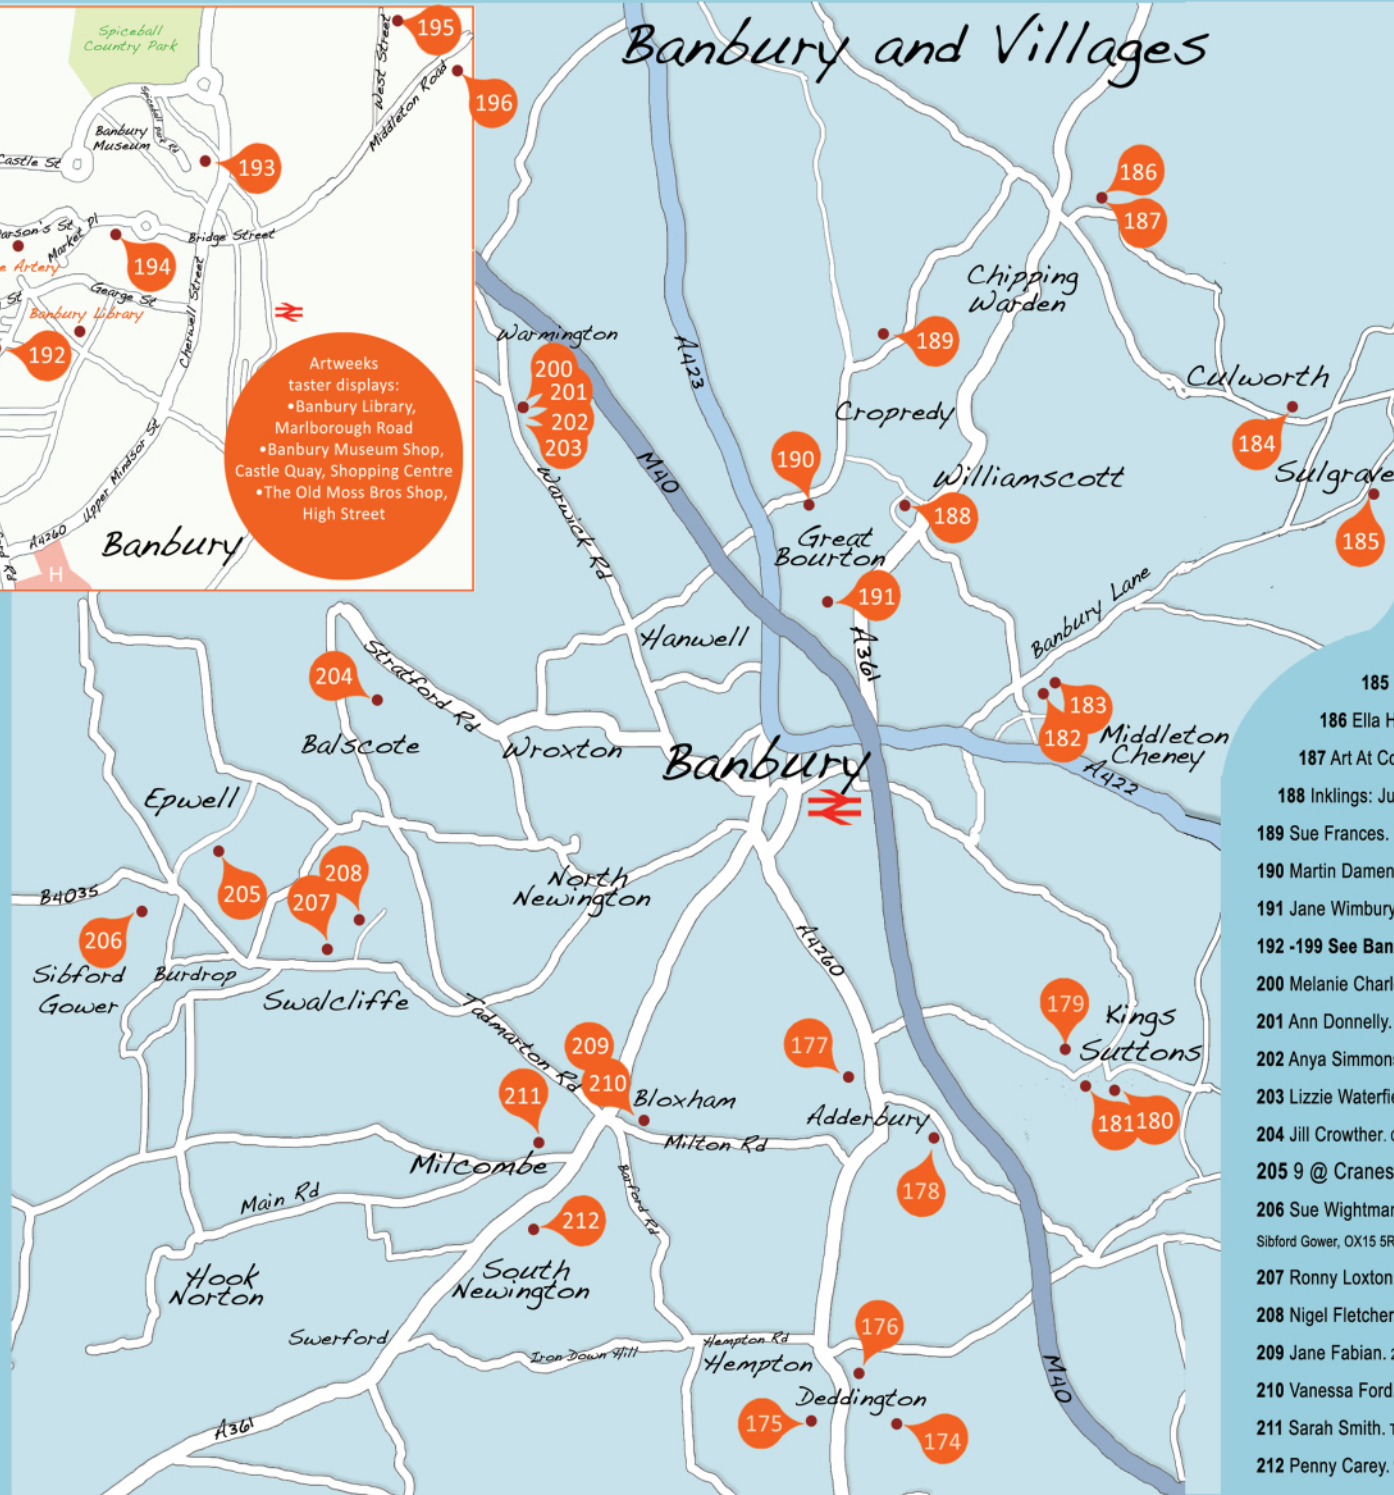

Banbury and Villages

Villages Key

- **174** Wychwood Art The Town Hall. Market Place, Deddington, OX15 0SE
- **175** Holcombe Barn. Holcombe House, High Street, Deddington, OX15 0SL
- **176** Julie Wigg. Coach House Studio, Church Street, Deddington, OX15 0TG
- **177** John Collier. Beehive Cottage, High Street, Adderbury, OX17 3LS
- **178** Katharine House Hospice. Aynho Road, Adderbury, Banbury, OX17 3NL
- **179** Sharon Woods | Paul Murphy. The Corner House, 2 Banbury Lane, Kings Sutton, OX17 3RU
- **180** Margot Bell OPC. Bell House, 5 The Square, Kings Sutton, OX17 3RQ
- **181** King's Seven. Church of St Peter & St Paul, Church Avenue, Kings Sutton, OX17 3RJ
- **182** Caroline Chappell. 2A Chacombe road, Middleton Cheney, OX17 2QS
- **183** The Michael Heseltine Gallery. Chenderit School, Archery Road, Middleton Cheney, OX17 2QR
- **184** Ann Crawford. Wheatsheaf House, The Green, Culworth, OX17 2BB
- **185** Mixed Bag. Aston House, Helmdon Road, Sulgrave, OX17 1AD
- **186** Ella Hendy. Cool Contours, Warden Hill, Chipping Warden, OX17 1AJ
- **187** Art At Cool Contours. Cool Contours, Warden Hill, Chipping Warden, OX17 1AJ
- **188** Inklings: Julie Herd & Mossy Crow. Cannons Yard, Williamscot, OX17 1AB
- **189** Sue Frances. The Old Wharf, Appletree Lane, Cropredy, OX17 1PZ
- **190** Martin Damen. Honeysuckle Cottage, The Green, Great Bourton, OX17 1QH
- **191** Jane Wimbury. Longridge, Spring Lane, Little Bourton, OX17 1RB
- **192 - 199** See Banbury Key
- **200** Melanie Charles. The National Herb Centre, Banbury Road, Warmington, OX17 1DF
- **201** Ann Donnelly. The National Herb Centre, Banbury Road, Warmington, OX17 1DF
- **202** Anya Simmons. The National Herb Centre, Banbury Road, Warmington, OX17 1DF
- **203** Lizzie Waterfield. The National Herb Centre, Banbury Road, Warmington, OX17 1DF
- **204** Jill Crowther. Colbar, Shutford Road, Balscote, OX15 6JW
- **205** 9 @ Cranes Farm, Epwell. Cranes Farm, Sibford Road, Epwell, OX15 6LH
- **206** Sue Wightman | Melissa Sheffield. The Old Mission Hall Studios, Temple Mill Road, Sibford Gower, OX15 5RX
- **207** Ronny Loxton. The Barn, Swalcliffe, OX15 5DR
- **208** Nigel Fletcher. Swalcliffe Village Hall, Swalcliffe, OX15 5EQ
- **209** Jane Fabian. 29 The Avenue, Bloxham, OX15 4QU
- **210** Vanessa Ford. 62 Gascoigne Way, Bloxham, OX15 4TL
- **211** Sarah Smith. The Old Coach House, 15 Church Lane, Milcombe, OX15 4SA
- **212** Penny Carey. Wardens Post Studio, Moor Lane, South Newington, OX15 4JQ